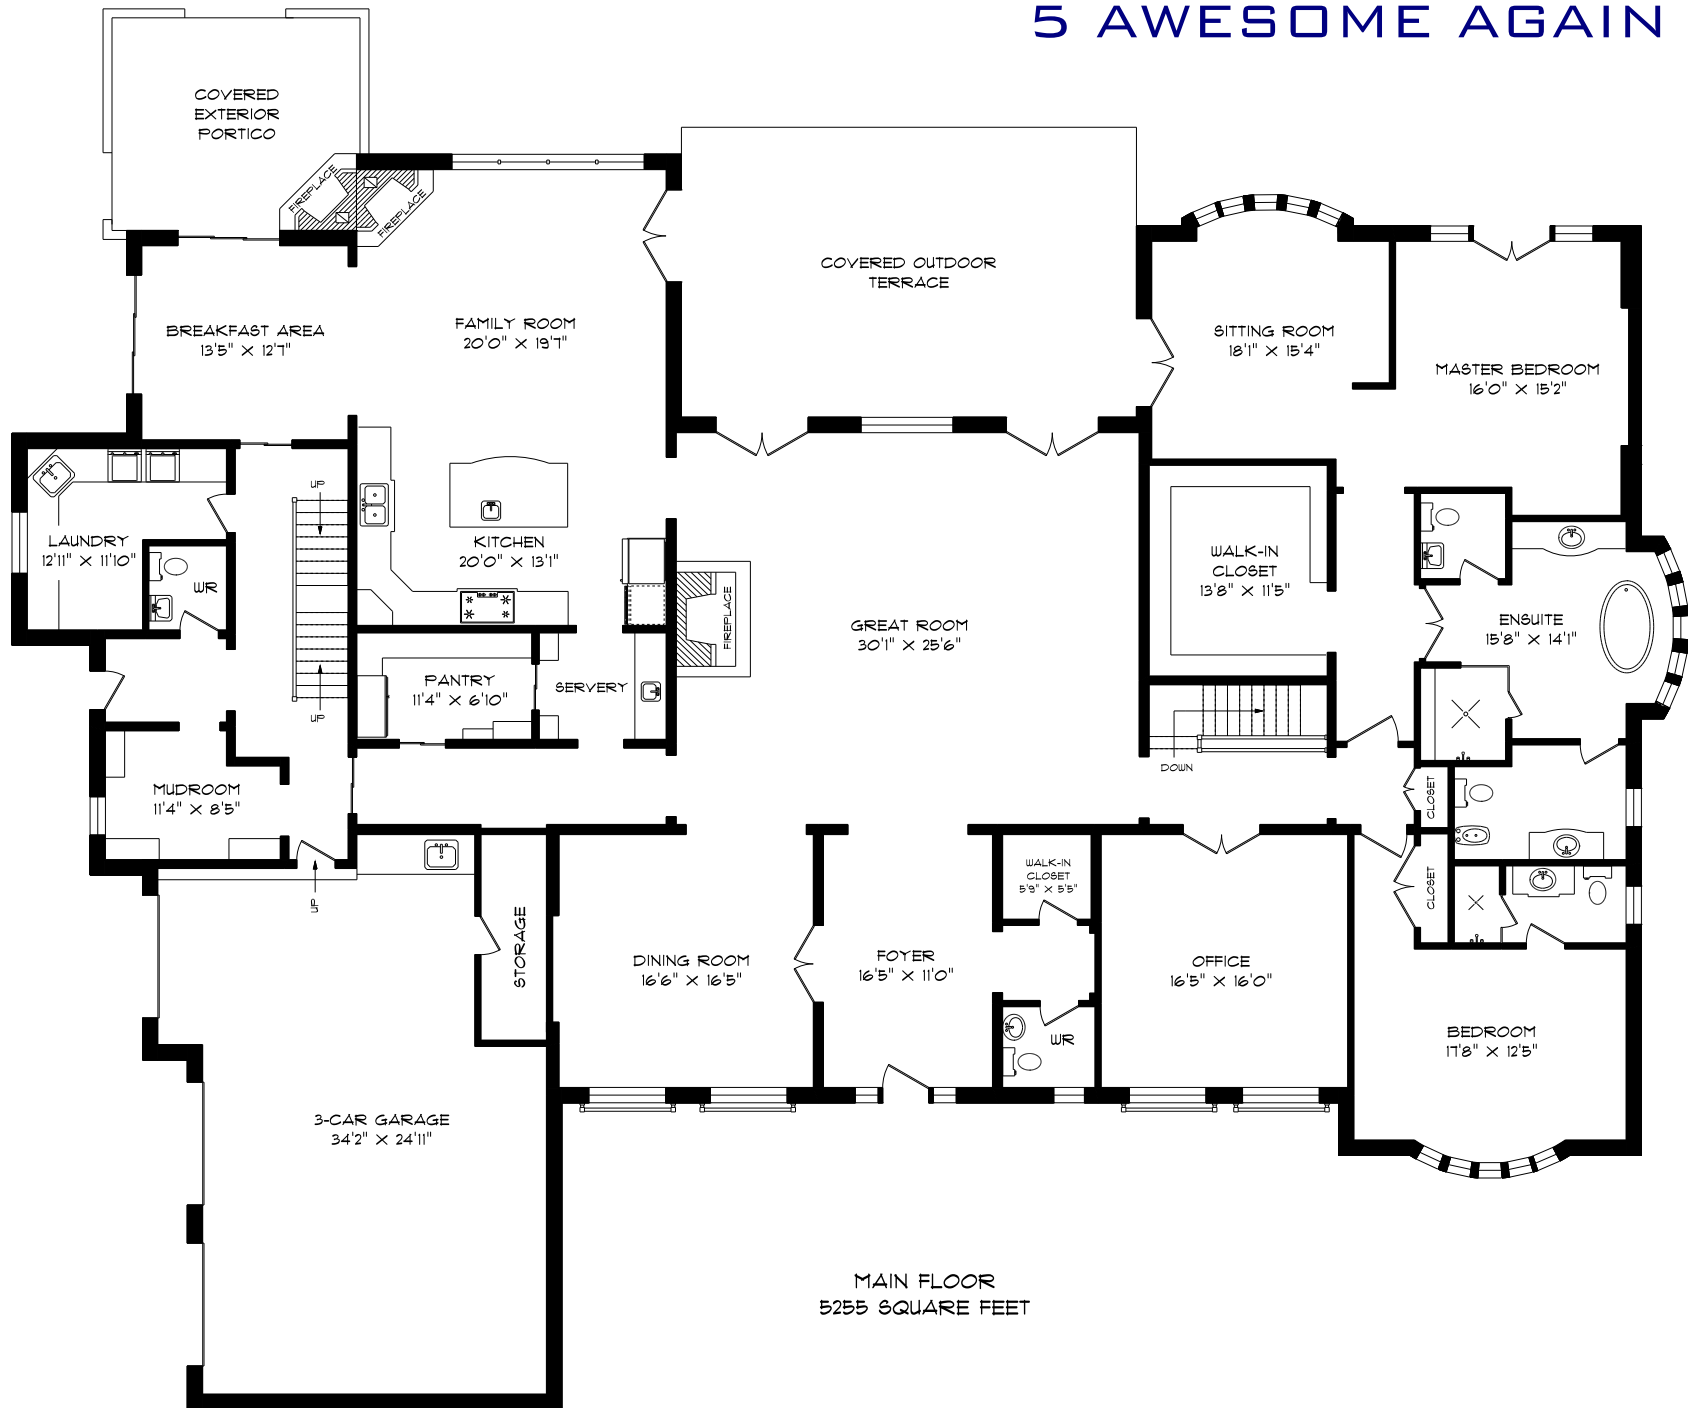

5 AWESOME AGAIN LANE

PHONE 905-271-7010
FAX 905-271-4468
PLANS@PLANITMEASURING.COM

MEASURED ON APRIL 11, 2014
ROOM SIZES SHOULD BE CONSIDERED APPROXIMATE
SINCE MEASUREMENTS ARE SUBJECT TO CERTIFICATION.

© 2014 PLANIT MEASURING